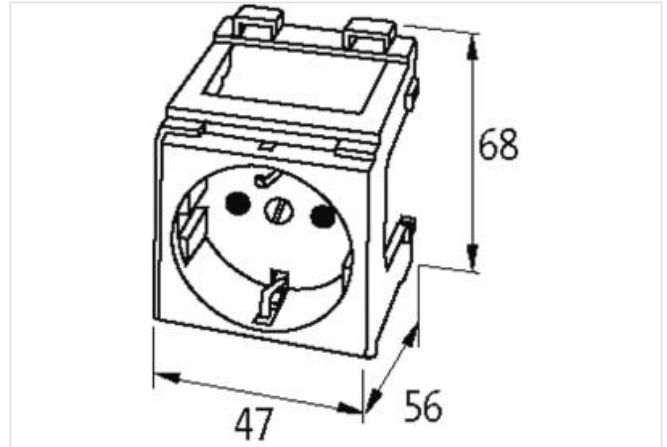

MODLINK MSVD CABINET POWER OUTLETS

NEMA5-15/USA 125V AC / 15 A, screw terminals

USA (NEMA 5-15) white

Screw terminals

[Link to Product](#)

Illustration

Product may differ from Image

Commercial data

ECLASS-6.0	27143423
ECLASS-6.1	27142305
ECLASS-7.0	27142305
ECLASS-8.0	27142305
ECLASS-9.0	27142305
ECLASS-10.1	27142305
ECLASS-11.1	27142305
ECLASS-12.0	27142305
ETIM-5.0	EC002625
customs tariff number	85366990
GTIN	4048879031349
Packaging unit	1

Mechanical data | Mounting data

Mounting method	Snap-in connector
Suitable for mounting type	Mounting rail TH35
Height	68 mm
Width	47 mm
Depth	56 mm