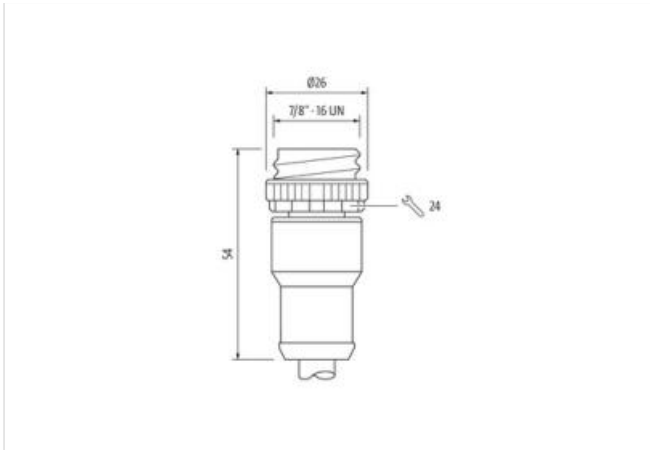

Mini (7/8) 5 pole, Male (Ext.) 0°/Female 0°

TPE 5x16AWG ye UL/CSA, TC-ER

Male straight – female straight

7/8" – 7/8", 5-pole

Power cable

USA

Further cable lengths on request.

Plastic housings with good resistance against chemicals and oils.

The resistance to aggressive media should be individually tested for your application. Further details on request.

[Link til artikel](#)

Billede

Produktet kan afvige fra billedet

Cable length 10 m

Side 1

Tightening torque 1,5 Nm
 Family construction form 7/8"
 Thread 7/8"
 Width across flats SW24

Side 2

Tightening torque 1,5 Nm
 Thread 7/8"

Commercial data

ECLASS-6.0 27279218
 ECLASS-7.0 27279218
 ECLASS-8.0 27279218
 ECLASS-9.0 27060311
 ECLASS-10.1 27060311
 ECLASS-11.1 27060311
 ECLASS-12.0 27060327
 ETIM-5.0 EC001855
 customs tariff number 85444290
 GTIN 4048879644303
 Pakke-enhed 1