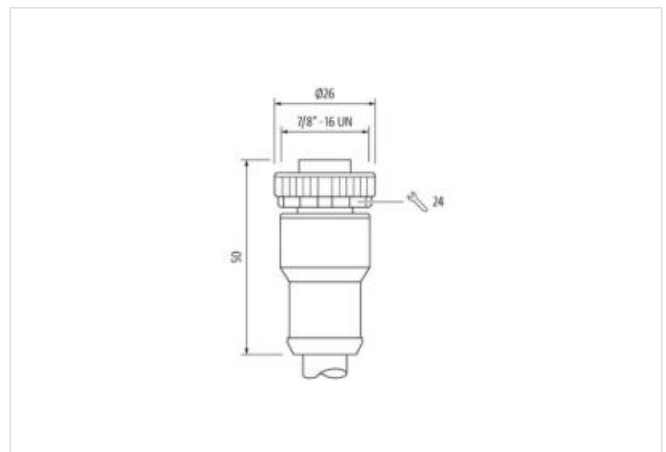

Mini (7/8) 5 pole, Male (Ext.) 0°/Female 0°

TPE 5x16AWG ye UL/CSA, TC-ER

Male straight – female straight

7/8" – 7/8", 5-pole

Power cable

USA

Further cable lengths on request.

Plastic housings with good resistance against chemicals and oils.

The resistance to aggressive media should be individually tested for your application. Further details on request.

[Link til artikel](#)

Billede

Produktet kan afvige fra billedet

Cable length 10 m

Side 1

Tightening torque 1,5 Nm
 Family construction form 7/8"
 Thread 7/8"
 Width across flats SW24

Side 2

Tightening torque 1,5 Nm
 Thread 7/8"

Commercial data

ECLASS-6.0 27279218
 ECLASS-7.0 27279218
 ECLASS-8.0 27279218
 ECLASS-9.0 27060311
 ECLASS-10.1 27060311
 ECLASS-11.1 27060311
 ECLASS-12.0 27060327
 ETIM-5.0 EC001855
 customs tariff number 85444290
 GTIN 4048879644303
 Pakke-enhed 1