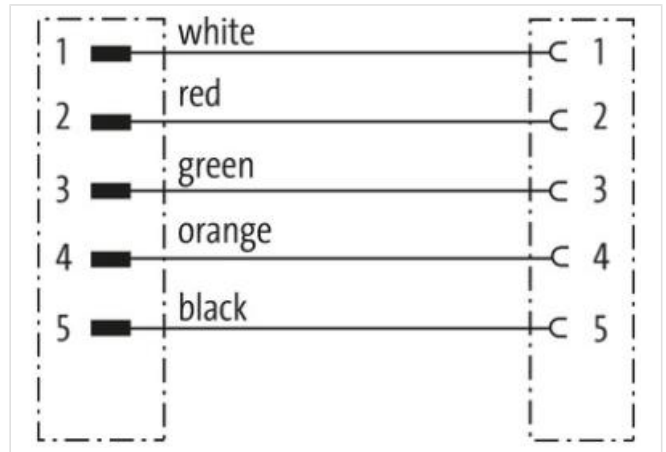

Mini (7/8) 5 pole, Male (Ext.) 0°/Female 0°

TPE 5x16AWG ye UL/CSA, TC-ER

Male straight – female straight

7/8" – 7/8", 5-pole

Power cable

USA

Further cable lengths on request.

Plastic housings with good resistance against chemicals and oils.

The resistance to aggressive media should be individually tested for your application. Further details on request.

[Link til artikel](#)

Billede

Produktet kan afvige fra billedet

Cable length 10 m

Side 1

Tightening torque 1,5 Nm
 Family construction form 7/8"
 Thread 7/8"
 Width across flats SW24

Side 2

Tightening torque 1,5 Nm
 Thread 7/8"

Commercial data

ECLASS-6.0 27279218
 ECLASS-7.0 27279218
 ECLASS-8.0 27279218
 ECLASS-9.0 27060311
 ECLASS-10.1 27060311
 ECLASS-11.1 27060311
 ECLASS-12.0 27060327
 ETIM-5.0 EC001855
 customs tariff number 85444290
 GTIN 4048879644303
 Pakke-enhed 1