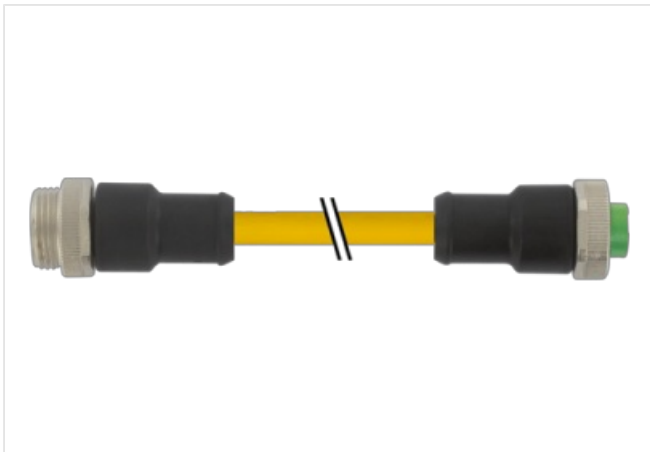

Mini (7/8) 5 pole, Male (Ext.) 0°/Female 0°

TPE 5x16AWG ye UL/CSA, TC-ER

Male straight – female straight

7/8" – 7/8", 5-pole

Power cable

USA

Further cable lengths on request.

Plastic housings with good resistance against chemicals and oils.

The resistance to aggressive media should be individually tested for your application. Further details on request.

[Link til artikel](#)

Billede

Produktet kan afvige fra billedet

Cable length 10 m

Side 1

Tightening torque 1,5 Nm
 Family construction form 7/8"
 Thread 7/8"
 Width across flats SW24

Side 2

Tightening torque 1,5 Nm
 Thread 7/8"

Commercial data

ECLASS-6.0 27279218
 ECLASS-7.0 27279218
 ECLASS-8.0 27279218
 ECLASS-9.0 27060311
 ECLASS-10.1 27060311
 ECLASS-11.1 27060311
 ECLASS-12.0 27060327
 ETIM-5.0 EC001855
 customs tariff number 85444290
 GTIN 4048879644303
 Pakke-enhed 1