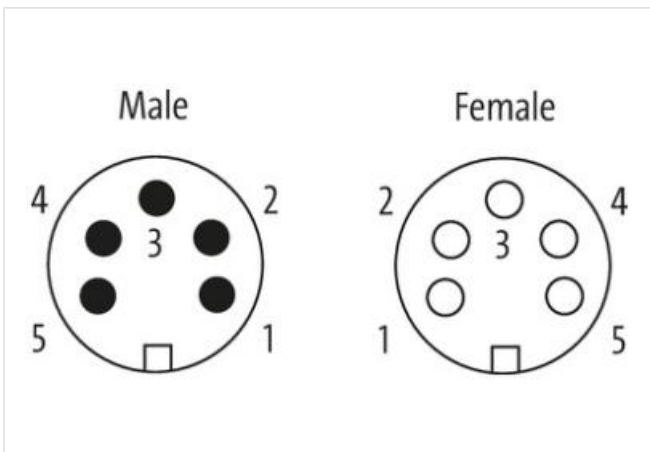

Mini (7/8) 5 pole, Male (Ext.) 0°/Female 0°

TPE 5x16AWG ye UL/CSA, TC-ER

Male straight – female straight

7/8" – 7/8", 5-pole

Power cable

USA

Further cable lengths on request.

Plastic housings with good resistance against chemicals and oils.

The resistance to aggressive media should be individually tested for your application. Further details on request.

[Link til artikel](#)

Billede

Produktet kan afvige fra billedet

Cable length 10 m

Side 1

Tightening torque 1,5 Nm
 Family construction form 7/8"
 Thread 7/8"
 Width across flats SW24

Side 2

Tightening torque 1,5 Nm
 Thread 7/8"

Commercial data

ECLASS-6.0 27279218
 ECLASS-7.0 27279218
 ECLASS-8.0 27279218
 ECLASS-9.0 27060311
 ECLASS-10.1 27060311
 ECLASS-11.1 27060311
 ECLASS-12.0 27060327
 ETIM-5.0 EC001855
 customs tariff number 85444290
 GTIN 4048879644303
 Pakke-enhed 1