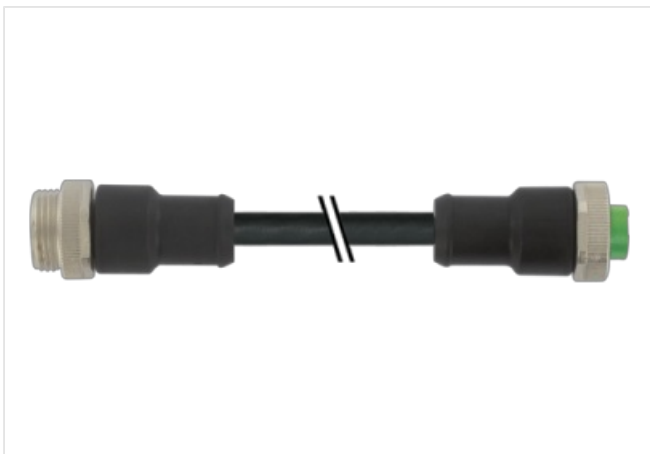

Mini (7/8) 5 pole, Male (Ext.) 0°/Female 0°

PUR 5x1.5 (5x16AWG) bk UL/CSA

Male straight – female straight

7/8" – 7/8", 5-pole

Power cable

USA

Further cable lengths on request.

Plastic housings with good resistance against chemicals and oils.

The resistance to aggressive media should be individually tested for your application. Further details on request.

[Link til artikel](#)

Billede

Produktet kan afvige fra billedet

Cable length 7,5 m

Side 1

Tightening torque 1,5 Nm
 Family construction form 7/8"
 Thread 7/8"
 Width across flats SW24

Side 2

Tightening torque 1,5 Nm
 Thread 7/8"

Commercial data

ECLASS-6.0 27279218
 ECLASS-7.0 27279218
 ECLASS-8.0 27279218
 ECLASS-9.0 27060311
 ECLASS-10.1 27060311
 ECLASS-11.1 27060311
 ECLASS-12.0 27060327
 ETIM-5.0 EC001855
 customs tariff number 85444290
 GTIN 4048879640626
 Pakke-enhed 1