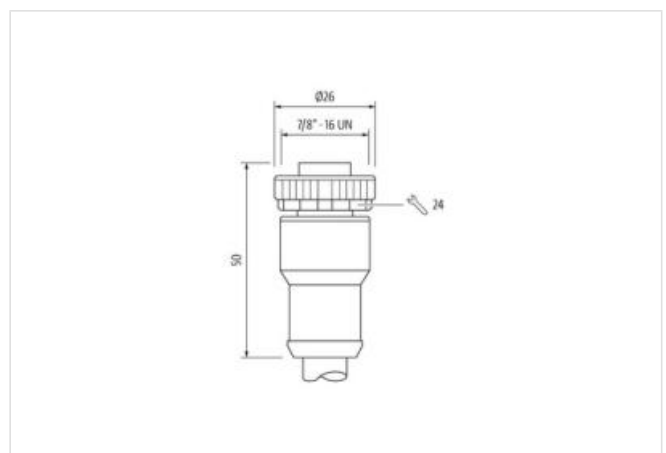

Mini (7/8) 5 pole, Male (Ext.) 0°/Female 0°

PUR 5x1.5 (5x16AWG) bk UL/CSA

Male straight – female straight

7/8" – 7/8", 5-pole

Power cable

USA

Further cable lengths on request.

Plastic housings with good resistance against chemicals and oils.

The resistance to aggressive media should be individually tested for your application. Further details on request.

[Link til artikel](#)

Billede

Produktet kan afvige fra billedet

Cable length 7,5 m

Side 1

Tightening torque 1,5 Nm
 Family construction form 7/8"
 Thread 7/8"
 Width across flats SW24

Side 2

Tightening torque 1,5 Nm
 Thread 7/8"

Commercial data

ECLASS-6.0 27279218
 ECLASS-7.0 27279218
 ECLASS-8.0 27279218
 ECLASS-9.0 27060311
 ECLASS-10.1 27060311
 ECLASS-11.1 27060311
 ECLASS-12.0 27060327
 ETIM-5.0 EC001855
 customs tariff number 85444290
 GTIN 4048879640626
 Pakke-enhed 1