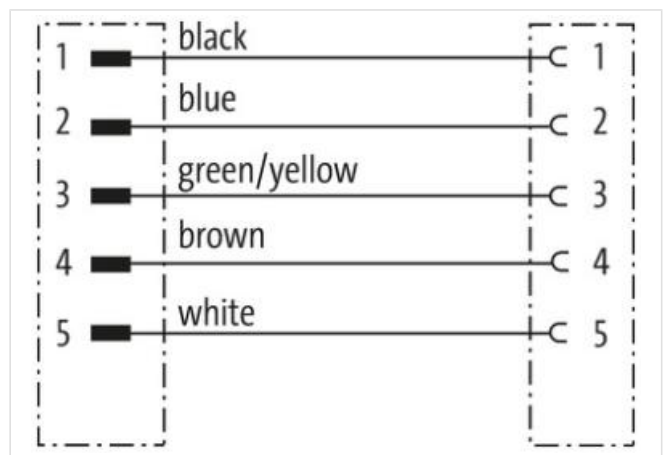

Mini (7/8) 5 pole, Male (Ext.) 0°/Female 0°

PUR 5x1.5 (5x16AWG) bk UL/CSA

Male straight – female straight

7/8" – 7/8", 5-pole

Power cable

USA

Further cable lengths on request.

Plastic housings with good resistance against chemicals and oils.

The resistance to aggressive media should be individually tested for your application. Further details on request.

[Link til artikel](#)

Billede

Produktet kan afvige fra billedet

Cable length 7,5 m

Side 1

Tightening torque 1,5 Nm
 Family construction form 7/8"
 Thread 7/8"
 Width across flats SW24

Side 2

Tightening torque 1,5 Nm
 Thread 7/8"

Commercial data

ECLASS-6.0 27279218
 ECLASS-7.0 27279218
 ECLASS-8.0 27279218
 ECLASS-9.0 27060311
 ECLASS-10.1 27060311
 ECLASS-11.1 27060311
 ECLASS-12.0 27060327
 ETIM-5.0 EC001855
 customs tariff number 85444290
 GTIN 4048879640626
 Pakke-enhed 1