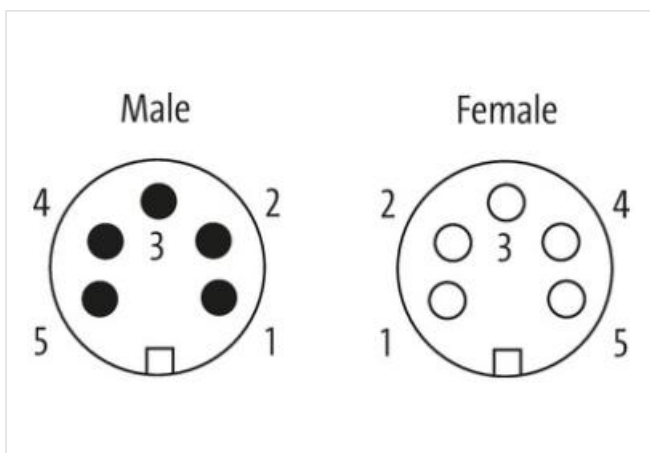

Mini (7/8) 5 pole, Male (Ext.) 0°/Female 0°

PUR 5x1.5 (5x16AWG) bk UL/CSA

Male straight – female straight

7/8" – 7/8", 5-pole

Power cable

USA

Further cable lengths on request.

Plastic housings with good resistance against chemicals and oils.

The resistance to aggressive media should be individually tested for your application. Further details on request.

[Link til artikel](#)

Billede

Produktet kan afvige fra billedet

Cable length 7,5 m

Side 1

Tightening torque 1,5 Nm
 Family construction form 7/8"
 Thread 7/8"
 Width across flats SW24

Side 2

Tightening torque 1,5 Nm
 Thread 7/8"

Commercial data

ECLASS-6.0 27279218
 ECLASS-7.0 27279218
 ECLASS-8.0 27279218
 ECLASS-9.0 27060311
 ECLASS-10.1 27060311
 ECLASS-11.1 27060311
 ECLASS-12.0 27060327
 ETIM-5.0 EC001855
 customs tariff number 85444290
 GTIN 4048879640626
 Pakke-enhed 1