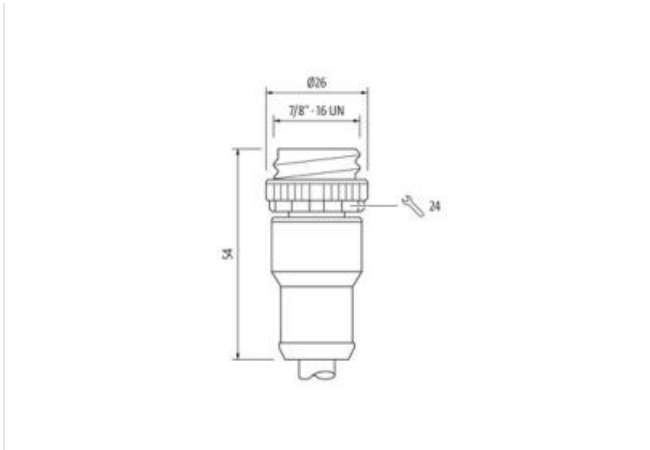

Mini (7/8) 5 pole, Male (Ext.) 0°/Female 0°

PUR 5x1.5 (5x16AWG) bk UL/CSA

Male straight – female straight

7/8" – 7/8", 5-pole

Power cable

USA

Further cable lengths on request.

Plastic housings with good resistance against chemicals and oils.

The resistance to aggressive media should be individually tested for your application. Further details on request.

[Link til artikel](#)

Billede

Produktet kan afvige fra billedet

Cable length 7,5 m

Side 1

Tightening torque 1,5 Nm
 Family construction form 7/8"
 Thread 7/8"
 Width across flats SW24

Side 2

Tightening torque 1,5 Nm
 Thread 7/8"

Commercial data

ECLASS-6.0 27279218
 ECLASS-7.0 27279218
 ECLASS-8.0 27279218
 ECLASS-9.0 27060311
 ECLASS-10.1 27060311
 ECLASS-11.1 27060311
 ECLASS-12.0 27060327
 ETIM-5.0 EC001855
 customs tariff number 85444290
 GTIN 4048879640626
 Pakke-enhed 1