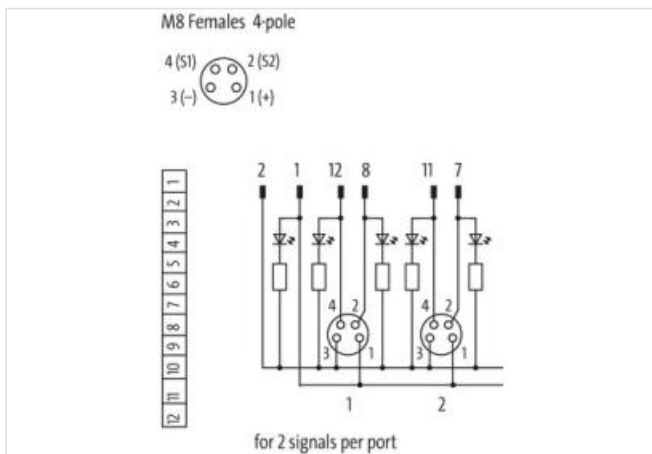

EXACT8, 4XM8, 4 POLE BASIC HOUSING

Without homerun-cable

4-way, 4-pole

Inline face or side mounting

Plastic housings with good resistance against chemicals and oils.

The resistance to aggressive media should be individually tested for your application. Further details on request.

Link to Product

Illustration

Product may differ from Image