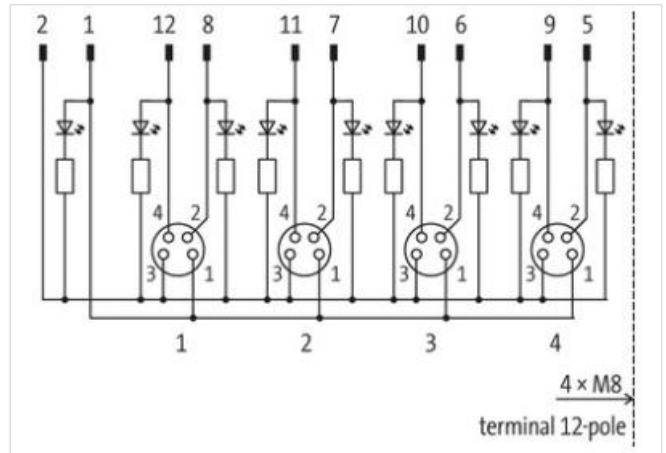

**EXACT8, 4XM8, 4 POLE BASIC HOUSING**

Without homerun-cable

4-way, 4-pole

Inline face or side mounting

Plastic housings with good resistance against chemicals and oils.

The resistance to aggressive media should be individually tested for your application. Further details on request.

**Link to Product**

**Illustration**

Product may differ from Image

**Commercial data**

ECLASS-6.0	27279219
ECLASS-6.1	27279219
ECLASS-7.0	27279219
ECLASS-8.0	27279219
ECLASS-9.0	27440108

ECLASS-10.1	27440111
ECLASS-11.1	27440111
ECLASS-12.0	27440111
ETIM-5.0	EC002585
customs tariff number	85444290
GTIN	4048879056298
Packaging unit	1

**Electrical data | Supply**

Operating voltage DC	24 V
Current operating per contact max.	2 A
Total current max.	8 A

**Device protection | Electrical**

Degree of protection (EN IEC 60529)	IP65, IP67
-------------------------------------	------------

**Environmental characteristics | Climatic**

Operating temperature min.	-20 °C
Operating temperature max.	70 °C
Additional condition temperature range	depending on cable quality

**Connection type 1**

Family construction form	Cap
No. of poles	12